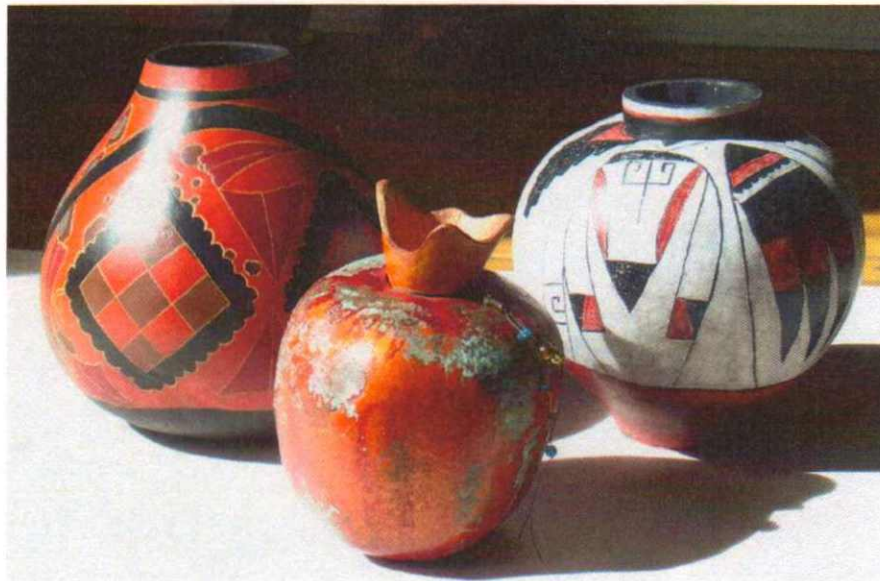

Weems Galleries and Framing

Louisiana Plaza
7200 Montgomery Blvd NE Ste D
Albuquerque, NM 87109
505.293.6133 fax 505.294.6494
email: weems@weemsgallery.com - web site: www.weemsgallery.com

Old Town Plaza Don Luis
303 Romero NW
Albuquerque, NM 87104
505.764.0302

Beth Bartley

A native of the Southwest, I have used the colors & textures of the desert landscape as inspiration for my gourd work. Nature has provided the shapes & surfaces that give a sense of pleasure I find lacking in two dimensions. Through an almost meditative progression, I work to achieve what each piece is destined to be. I believe this is a spiritual journey & if the results are enjoyed by the viewer, the creative process has come full circle.

Working out of my studio in Lubbock, Texas, I continually strive to push gourd art to its boundaries by the use of found objects & other natural materials to fashion pieces into non-traditional vessels & masks.

Beth Bartley