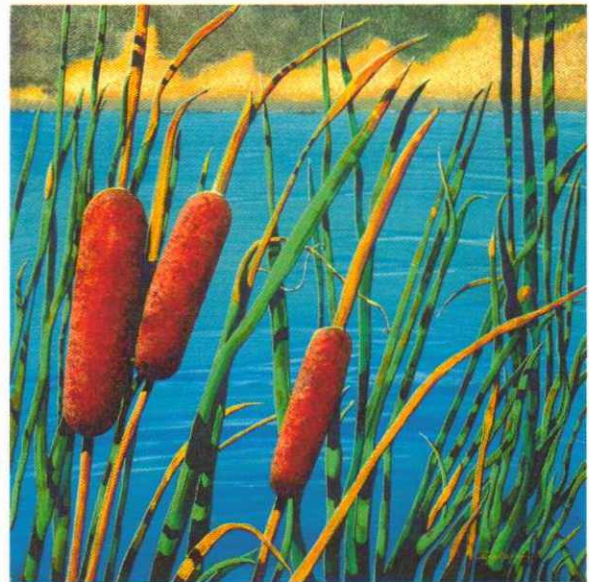

Michael Dickson

Michael Ligon Dickson is an artist, architect, designer & illustrator. As the former senior principal & director of design at one of New Mexico's largest & oldest Architectural firms, Michael has designed many of the contemporary buildings around our state. He has an intense love of our state's architecture, landscape & people, which have become the principle subject of his drawings & paintings. Michael's architectural mentor was the famous architect, George Clayton Pearl, for which the new UNM School of Architecture is named.

In 2007, Mr Dickson was commissioned by the State Bar Association to design their annual convention poster using his painting titled "Rule of Law". Additionally, his watercolor

sketch portrait of Justice Sandra Day O'Connor was presented to her at their conference at the Inn of the Mountain Gods.