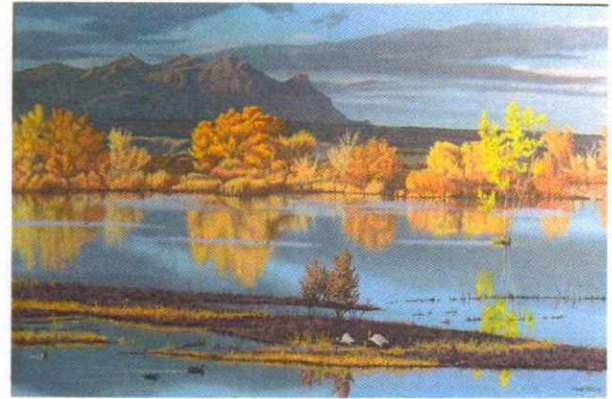

Jake Kelly

Jake Kelly has lived most of his life in the west and has long been possessed by a great love of the dramatic and beautiful in nature and, especially, in our western heritage. The beauty of our countryside lies not only in the great expanses, the vertical mountains and the rolling clouds, but also in the smallest details of a flower, a stone or even a rabbit's track. Jake's paintings exhibit a wonderful blending of the grand scale and the discovered detail in ways that compliment the whole. As you approach one of his landscapes, it does not disappear; you just discover more—as if you were really there.

When you stand in one of his scenes, it is evident that he understands how light is scattered, absorbed and reflected. He understands how clouds are formed, how mountains are made, how trees grow. Perhaps this is because by training and principal vocation he is a scientist (experimental nuclear physicist) and has spent many years striving to understand the marvelous natural world. The experiences from which he draws his themes are wide-ranging. He and his wife, Sissy, have traveled all over the world, from Japan to Nepal to Africa and Europe. He has stored up experiences in athletics (Jake competed

for Stanford University in the long jump and triple jump in the 1960 olympic trials, and in masters competition Jake recently placed third in the world and won two national championships) which now contribute to his point of view about the world. Jake does not mass produce. Each painting is carefully executed and not released until it represents his best. His following is rapidly growing among those who enjoy representational art—perhaps because they see in his paintings a place where they want to be at that rare, right moment. Dr. Kelly's works have been featured in numerous juried shows and a reproduction of his work appeared in the 1990-91 New Mexico addition of Guest Magazine.