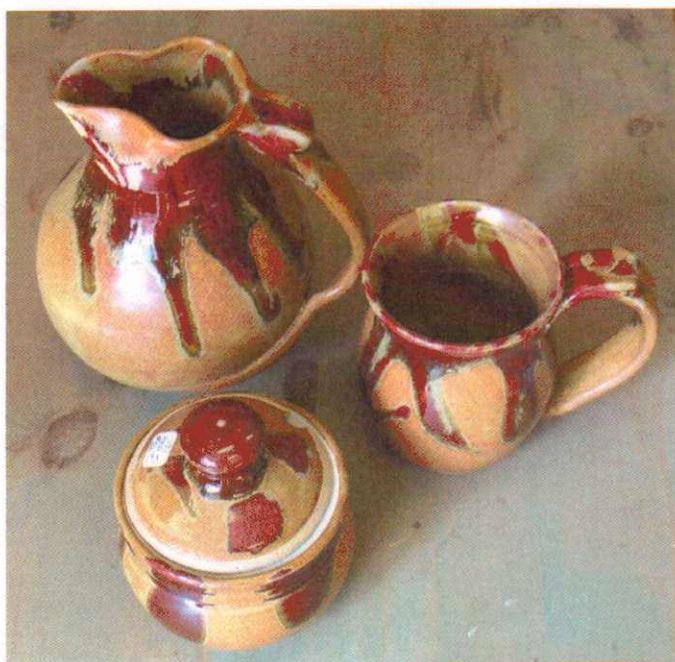

## Rod Kesselhuth

Burnished earthenware borrows some of the techniques from the Pueblo Indians and combines them with some of his own innovations. The pots are wheel thrown, burnished, then decorated with various combustible materials while the work is still red hot. The result is a beautiful satin smooth marble like appearance.