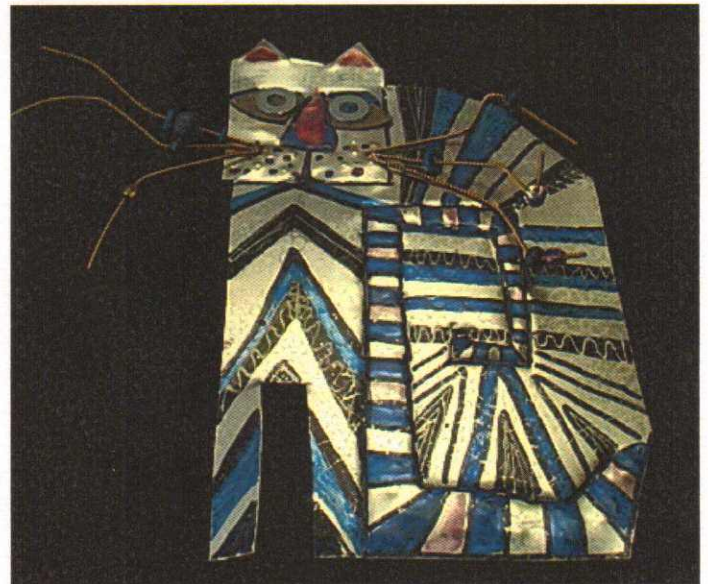

Sheri Stein