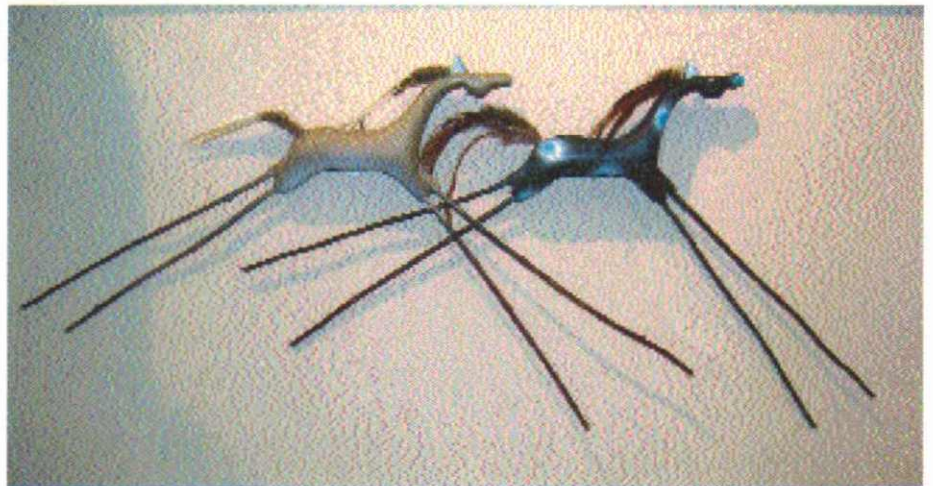

### *Acama Sky Spirits*

Descends from the heavens above & enters into the si-pau-pos' that are located in the kivas of the Southwestern Indian tribes. The si-pau-pi is a small hole in the ground that which represents life & the Mother Earth. These spirits represent the rebirth of Mother Earth's natural elements which are essential to all life, be it a tree or a Gila monster.