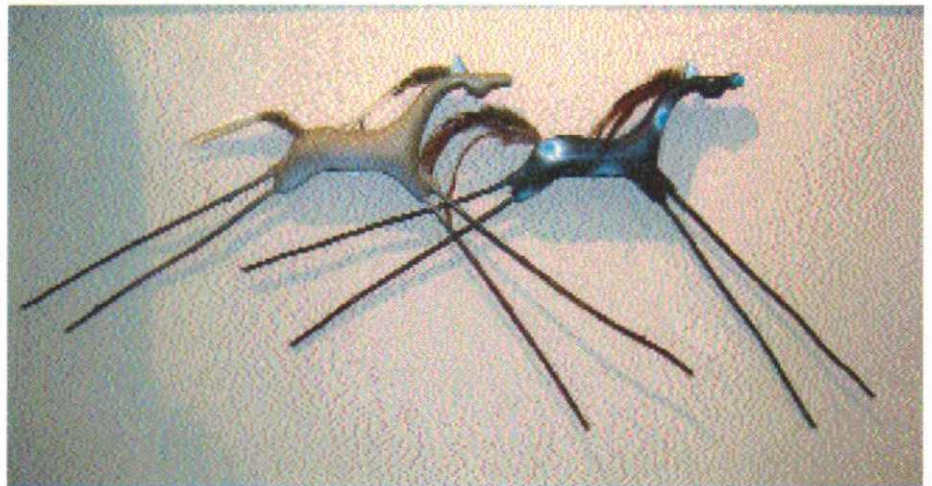

Alan Tillery

Acama Sky Spirits

Descends from the heavens above & enters into the si-pau-pos' that are located in the kivas of the Southwestern Indian tribes. The si-pau-pi is a small hole in the ground that which represents life & the Mother Earth. These spirits represent the rebirth of Mother Earth's natural elements which are essential to all life, be it a tree or a Gila monster.